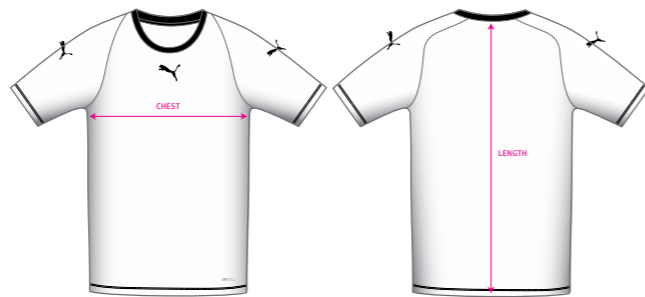

SCR1901 PUMA LIGA JERSEY
(ROUND NECK/V NECK)