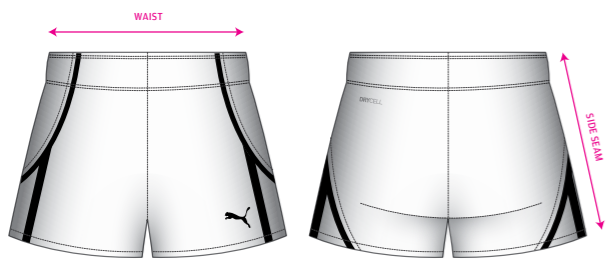

AFL1804 PUMA ENDURANCE SHORTS