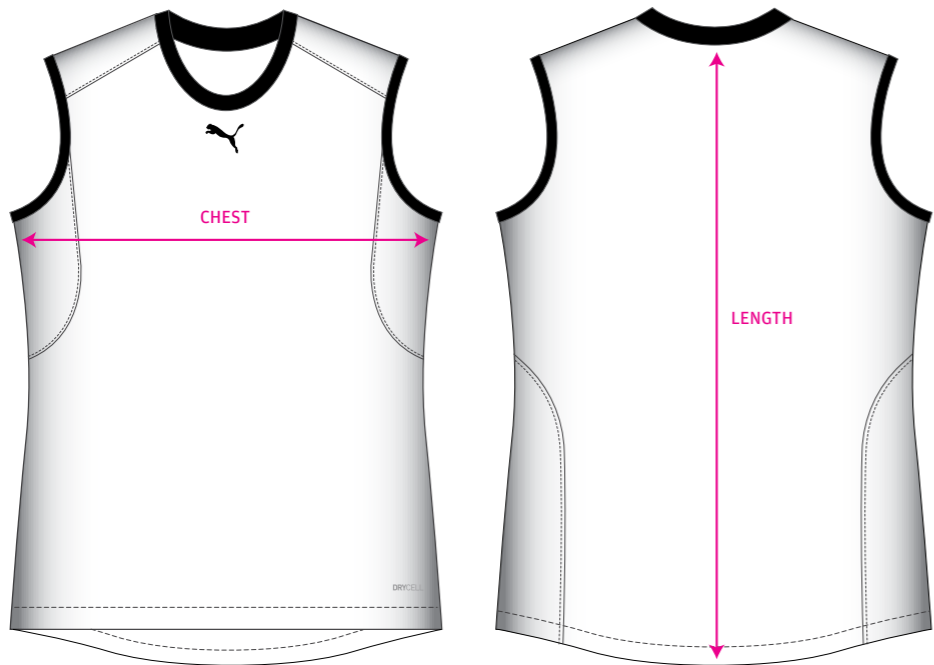

AFL1807 PUMA LIGA TRAINING SINGLET

AFL1807 SIZE CHART

MEN	S	M	L	XL	2XL	3XL
	CHEST (cm)					
	48.5	52	56	60	64	68
LENGTH (cm)						
69.5	72	74.5	77	79.5	82	

WOMEN	8	10	12	14	16	18	20
	CHEST (cm)						
	43.5	46	48.5	51	53.5	56	58.5
LENGTH (cm)							
64	65	66	67	68	69	70	

YOUTH	116	128	140	152	164	176
	CHEST (cm)					
	35.5	38	40.5	44	47.5	51
LENGTH (cm)						
51	55	59	62	65	68