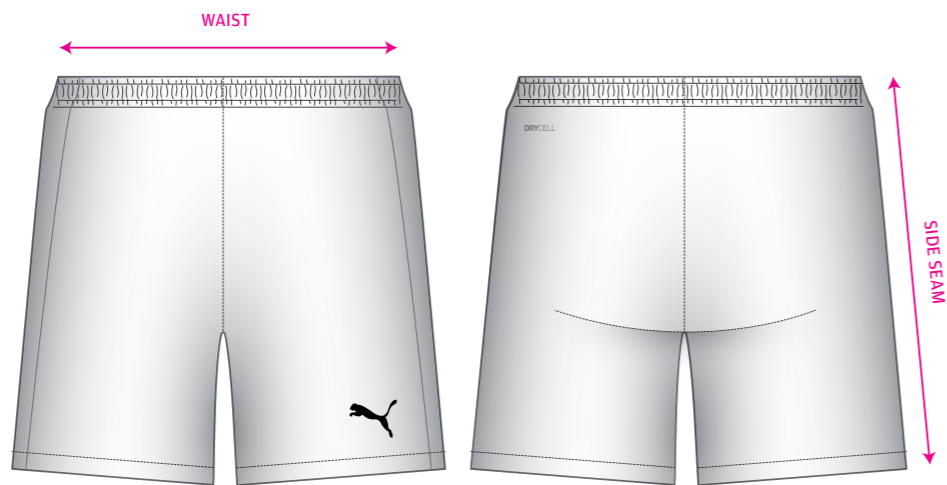

SCR1805 PUMA PITCH/VELISE SHORTS

SCR1805 SIZE CHART

MEN	XS	S	M	L	XL	2XL	3XL
	WAIST (cm)						
	28	32	36	40	44	48	52
	SIDE SEAM (cm)						
	43.2	44.6	46	47.4	48.8	50.2	51.6

WOMEN	8	10	12	14	16	18	20
	WAIST (cm)						
	32	34	36	38	40	40	44
	SIDE SEAM (cm)						
	40	41	42	43	44	45	46

YOUTH		116	128	140	152	164	176
	WAIST (cm)						
		24	26	28	30	32	51
	SIDE SEAM (cm)						
	31	33.5	36	38.5	41	68