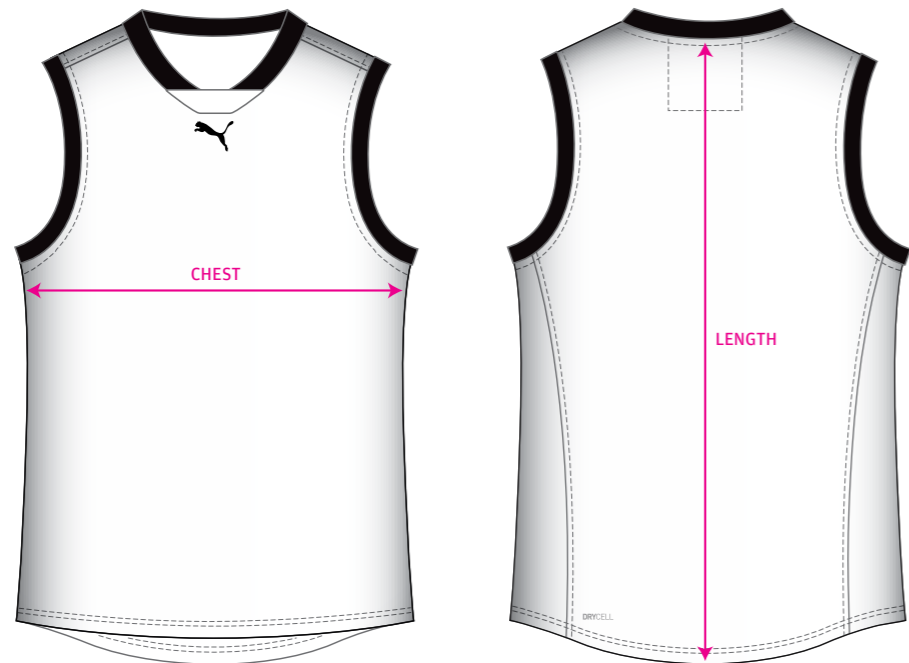

AFL2001 PUMA PRO ELITE JUMPER (SHORT SLEEVE)

AFL2001 SIZE CHART

	XS	S	M	L	XL	2XL	3XL
MEN	CHEST (cm)						
		44	46.5	49	51.5	54	56.5
	LENGTH (cm)						
		67	69	71	73	75	77