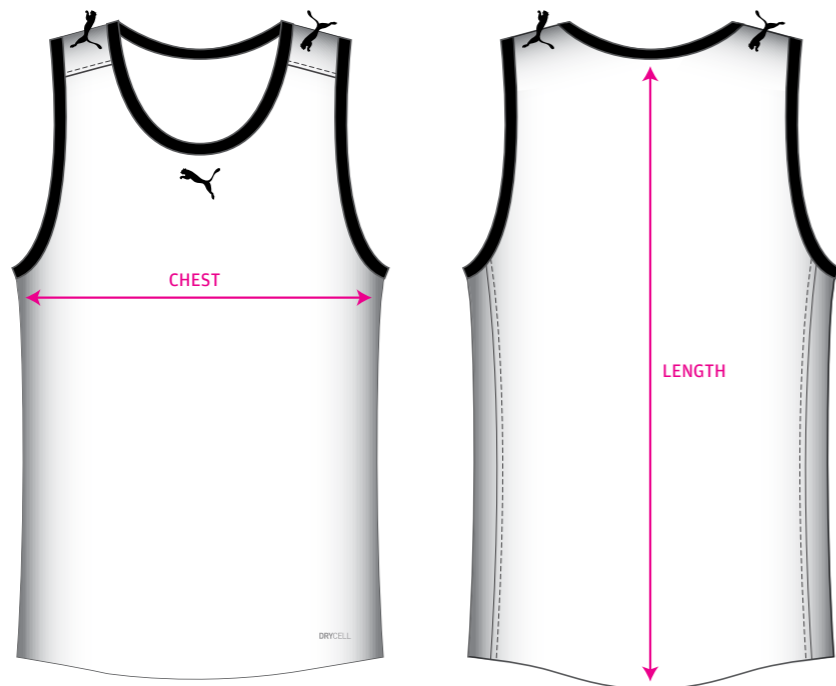

AFL1810 PUMA TRADITIONAL TRAINING SINGLET

AFL1810 SIZE CHART

MEN	S	M	L	XL	2XL	3XL
	CHEST (cm)					
	48.5	52	56	60	64	68
LENGTH (cm)						
69.5	72	74.5	77	79.5	82	

WOMEN	8	10	12	14	16	18	20
	CHEST (cm)						
	43	45	47.5	50	52.5	55.5	58.5
LENGTH (cm)							
64	65	66	67	68	69	70	

YOUTH	116	128	140	152	164	176
	CHEST (cm)					
		39	41	43	45	47
LENGTH (cm)						
	55	58	61	64	67