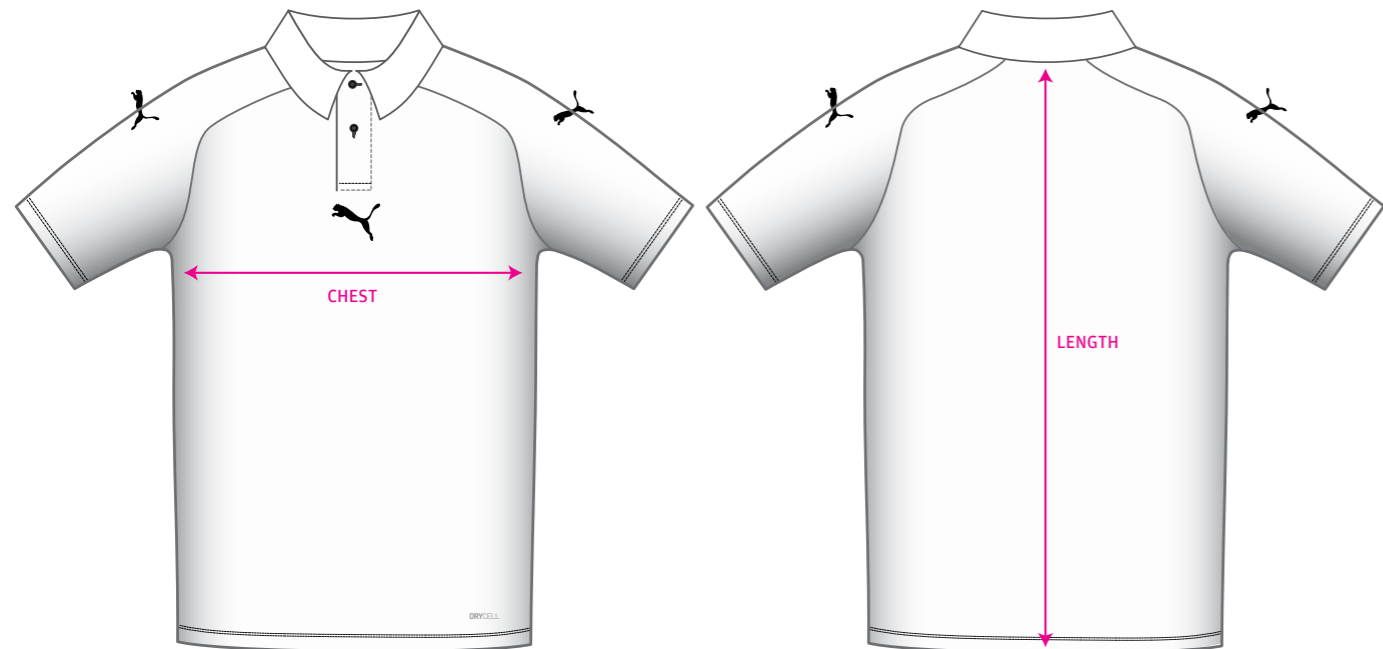

AFL1806 PUMA LIGA POLO

AFL1806 SIZE CHART

MEN	S	M	L	XL	2XL	3XL
	CHEST (cm)					
	50	53	57	61	65	69
LENGTH (cm)						
69.5	72	74.5	77	79.5	82	

WOMEN	8	10	12	14	16	18	20
	CHEST (cm)						
	43	45	47.5	50	52.5	55.5	58.5
LENGTH (cm)							
64	65	66	67	68	69	70	

YOUTH	116	128	140	152	164	176
	CHEST (cm)					
	35.5	38	40.5	44	47.5	51
LENGTH (cm)						
47	50	53	58	63	68