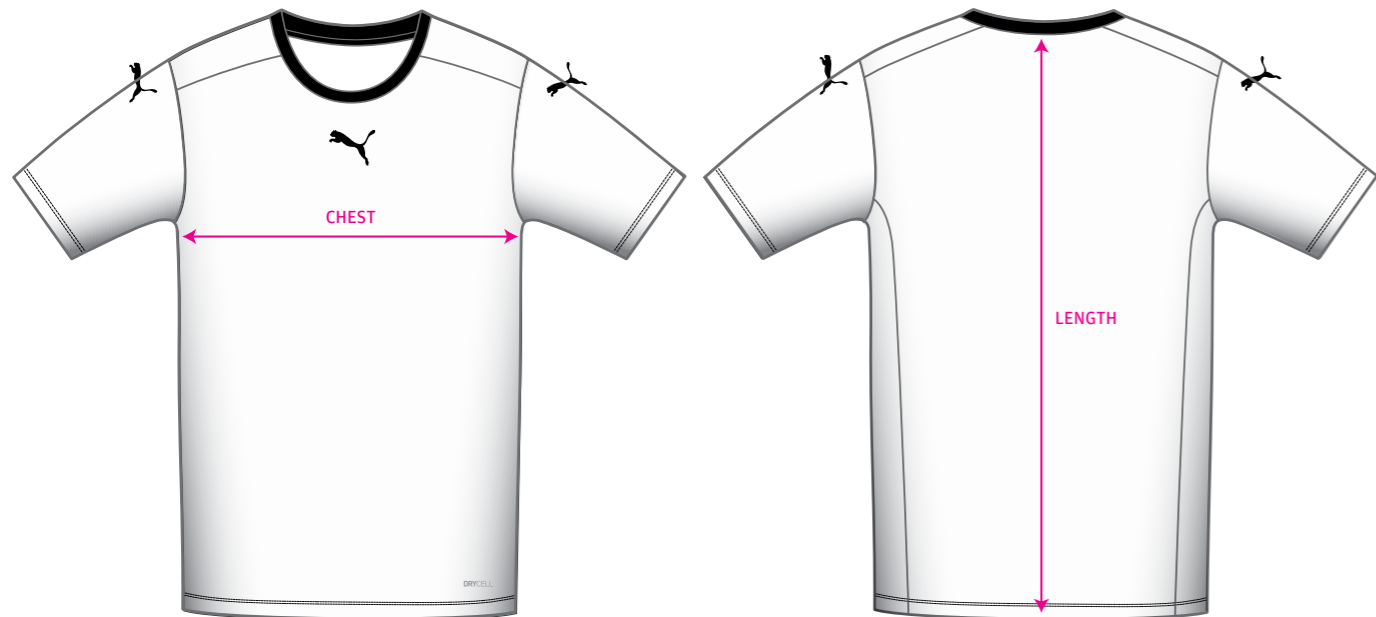

SCR1801 PUMA SET IN SLEEVE JERSEY (ROUND NECK/V NECK)

SCR1801 SIZE CHART

MEN	XS	S	M	L	XL	2XL	3XL
	CHEST (cm)						
	46	49	52	56	60	64	68
	LENGTH (cm)						
	67	69.5	72	74.5	77	79.5	82
WOMEN	8	10	12	14	16	18	20
	CHEST (cm)						
	42.5	45	47.5	50	52.5	55	57.5
	LENGTH (cm)						
	64	65	66	67	68	69	70
YOUTH		116	128	140	152	164	176
	CHEST (cm)						
		35.5	38	40.5	44	47.5	51
	LENGTH (cm)						
	47	50	53	58	63	68