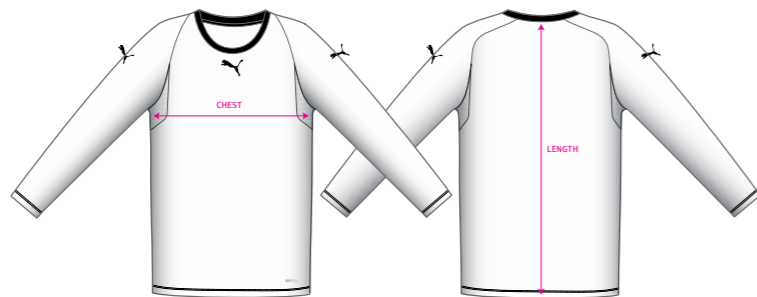

## SCR1801 PUMA SET IN SLEEVE JERSEY (ROUND NECK/V NECK)

## SCR1801 SIZE CHART

MEN	XS	S	M	L	XL	2XL	3XL
	CHEST (cm)						
	46	49	52	56	60	64	68
	LENGTH (cm)						
	67	69.5	72	74.5	77	79.5	82
WOMEN	8	10	12	14	16	18	20
	CHEST (cm)						
	42.5	45	47.5	50	52.5	55	57.5
	LENGTH (cm)						
	64	65	66	67	68	69	70
YOUTH		116	128	140	152	164	176
	CHEST (cm)						
		35.5	38	40.5	44	47.5	51
	LENGTH (cm)						
	47	50	53	58	63	68	

**SCR1803 PUMA RAGLAN JERSEY**  
(ROUND NECK/V NECK)

**SCR1901 PUMA LIGA JERSEY**  
(ROUND NECK/V NECK)

**SCR1903 PUMA RAGLAN JERSEY**  
(ROUND NECK/V NECK)

**SCR1803 SCR1901 SCR1903 SIZE CHART**

MEN	XS	S	M	L	XL	2XL	3XL
	<b>CHEST (cm)</b>						
	47	50	53	57	61	65	69
<b>LENGTH (cm)</b>							
67	69.5	72	74.5	77	79.5	82	