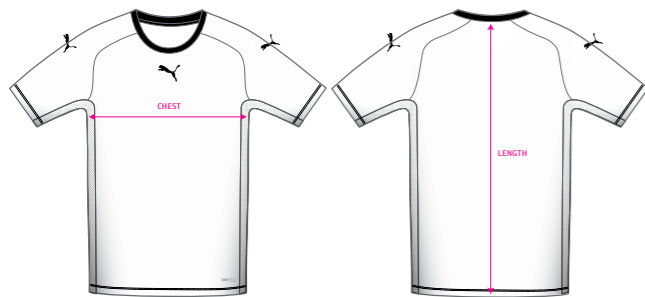

SCR1803 PUMA RAGLAN JERSEY
(ROUND NECK/V NECK)